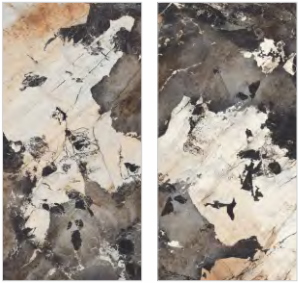

HIGH GLOSS
— 1200x2400mm

ASPEN NATURAL

Finish - HIGH GLOSS
Random - 3