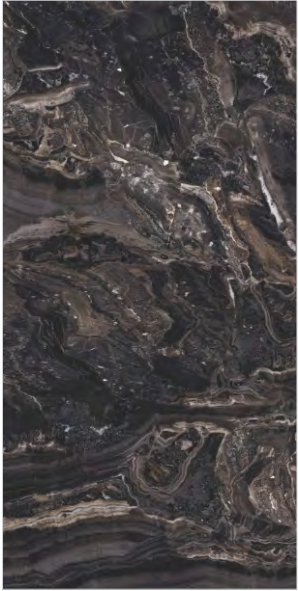

**HIGH GLOSS**  
— 1200x2400mm

EGEO BEIGE

Finish - **HIGH GLOSS**  
Random - 2

WALL & FLOOR— EGEO BEIGE|200x2400mm

**HIGH GLOSS**  
— 1200x2400mm

EXPLOSION BLACK

Finish - HIGH GLOSS  
Random - 3

FLOOR— EXPLOSION BLACK | 200x2400mm