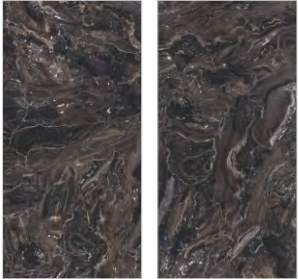

**HIGH GLOSS**  
— 1200x2400mm

EGEO BEIGE

Finish - **HIGH GLOSS**  
Random - 2

WALL & FLOOR— EGEO BEIGE|200x2400mm

**HIGH GLOSS**  
— 1200x2400mm

EXPLOSION BLACK

Finish - HIGH GLOSS  
Random - 3

FLOOR— EXPLOSION BLACK | 200x2400mm