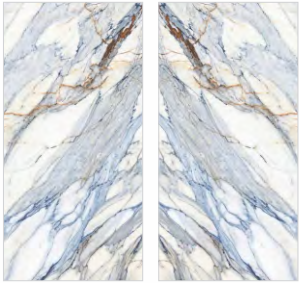

**HIGH GLOSS**  
— 1200x2400mm

SARAN COLLINS

Finish - **HIGH GLOSS**  
Book Match - 2

WALL & FLOOR—SARAN COLLINS 1200x2400mm

**HIGH GLOSS**  
— 1200x2400mm

SEA BLUE ST

Finish - HIGH GLOSS  
Book Match - 2

WALL — SEA BLUE ST 1200x2400mm